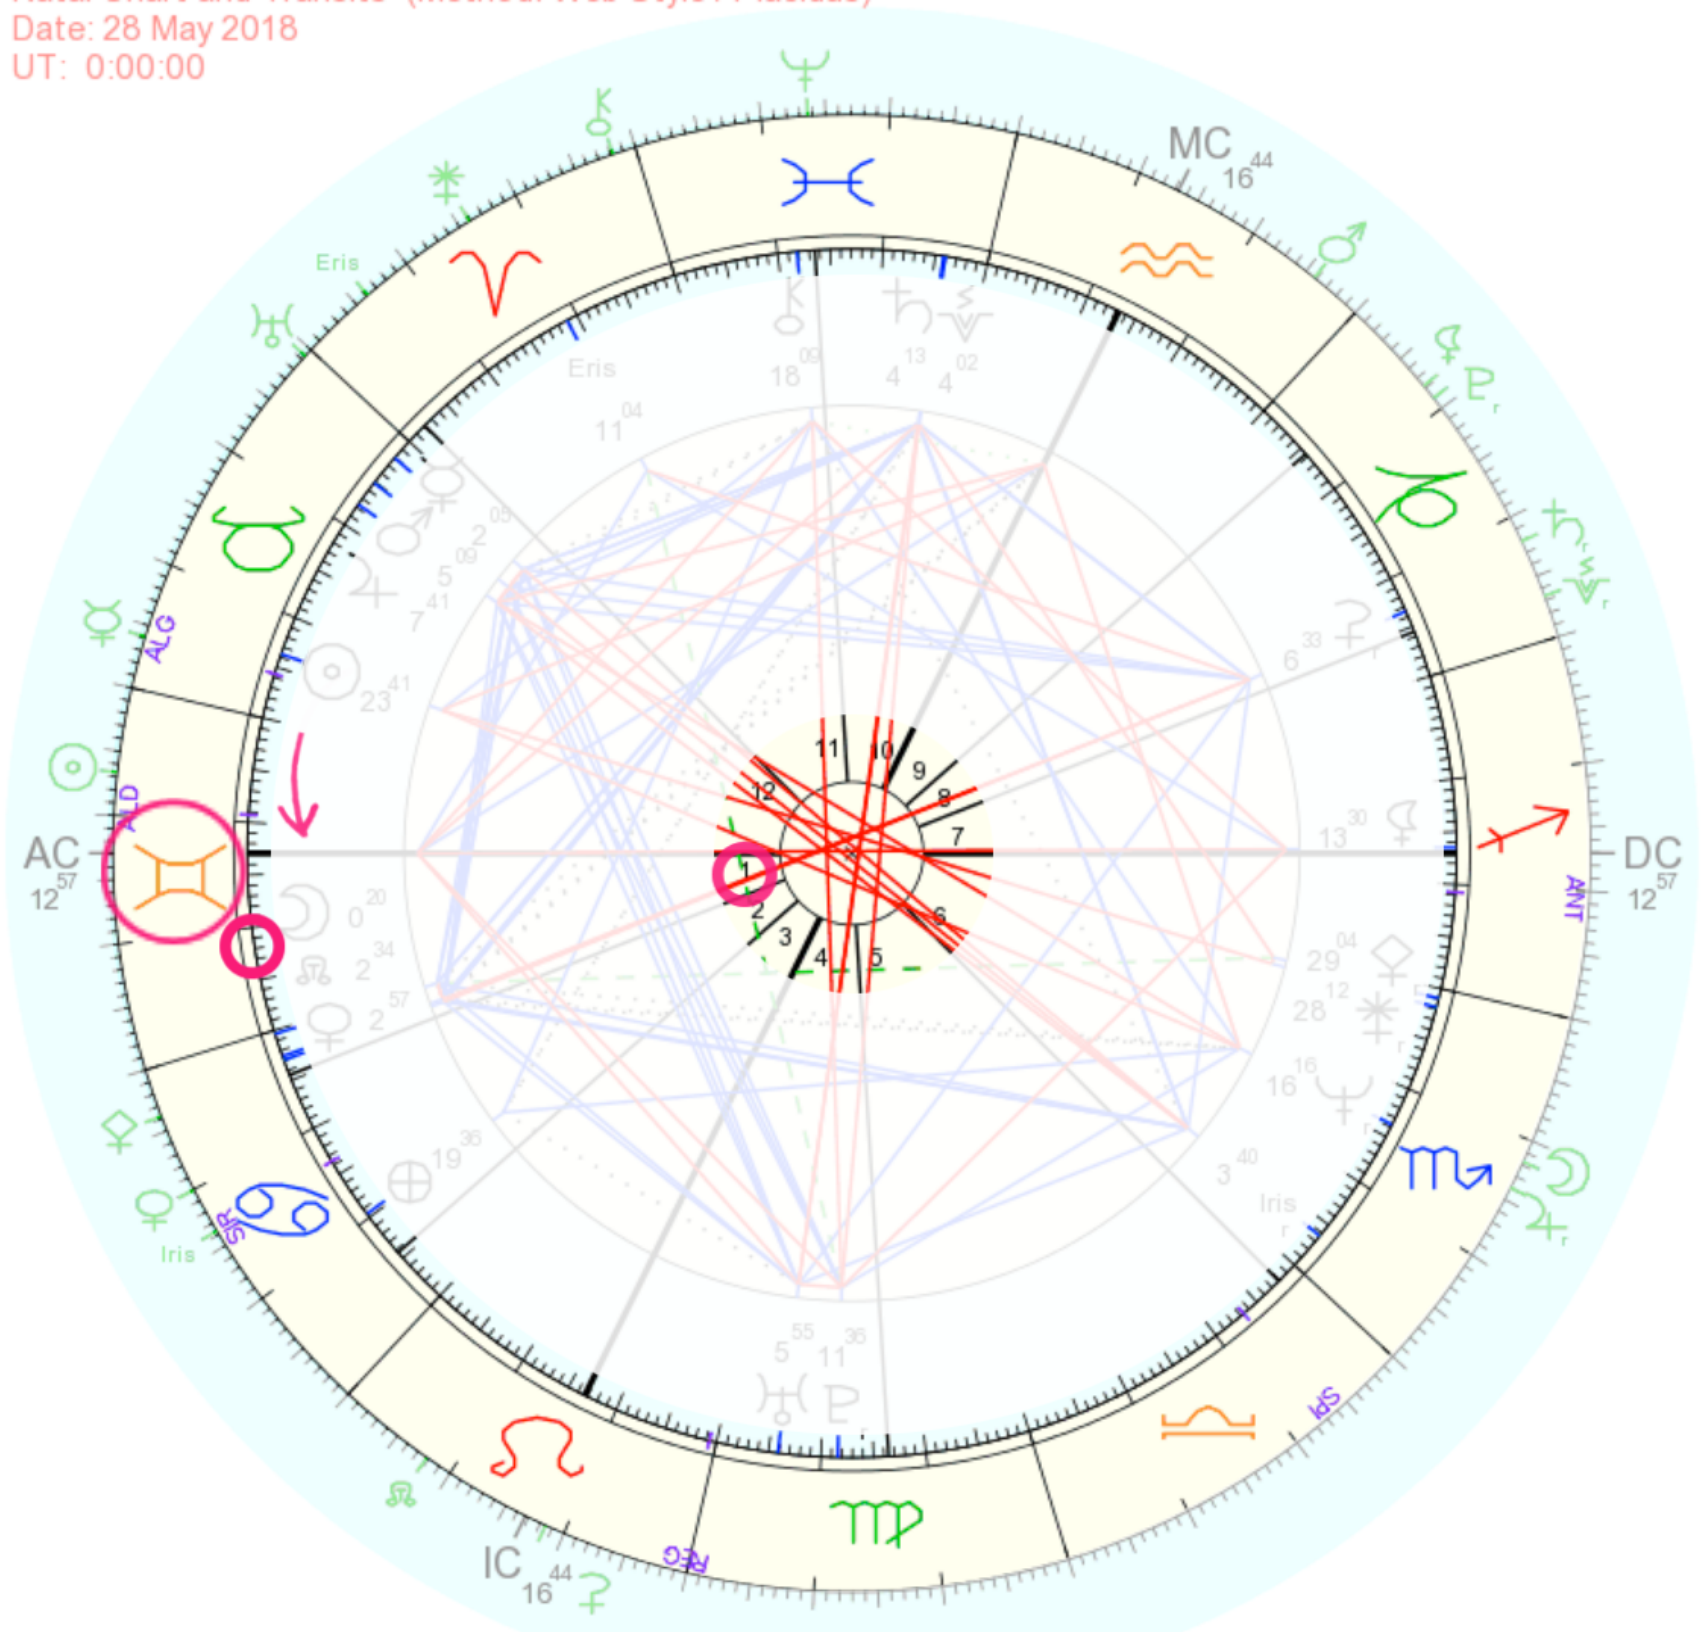

Date: 28 May 2018
UT: 0:00:00