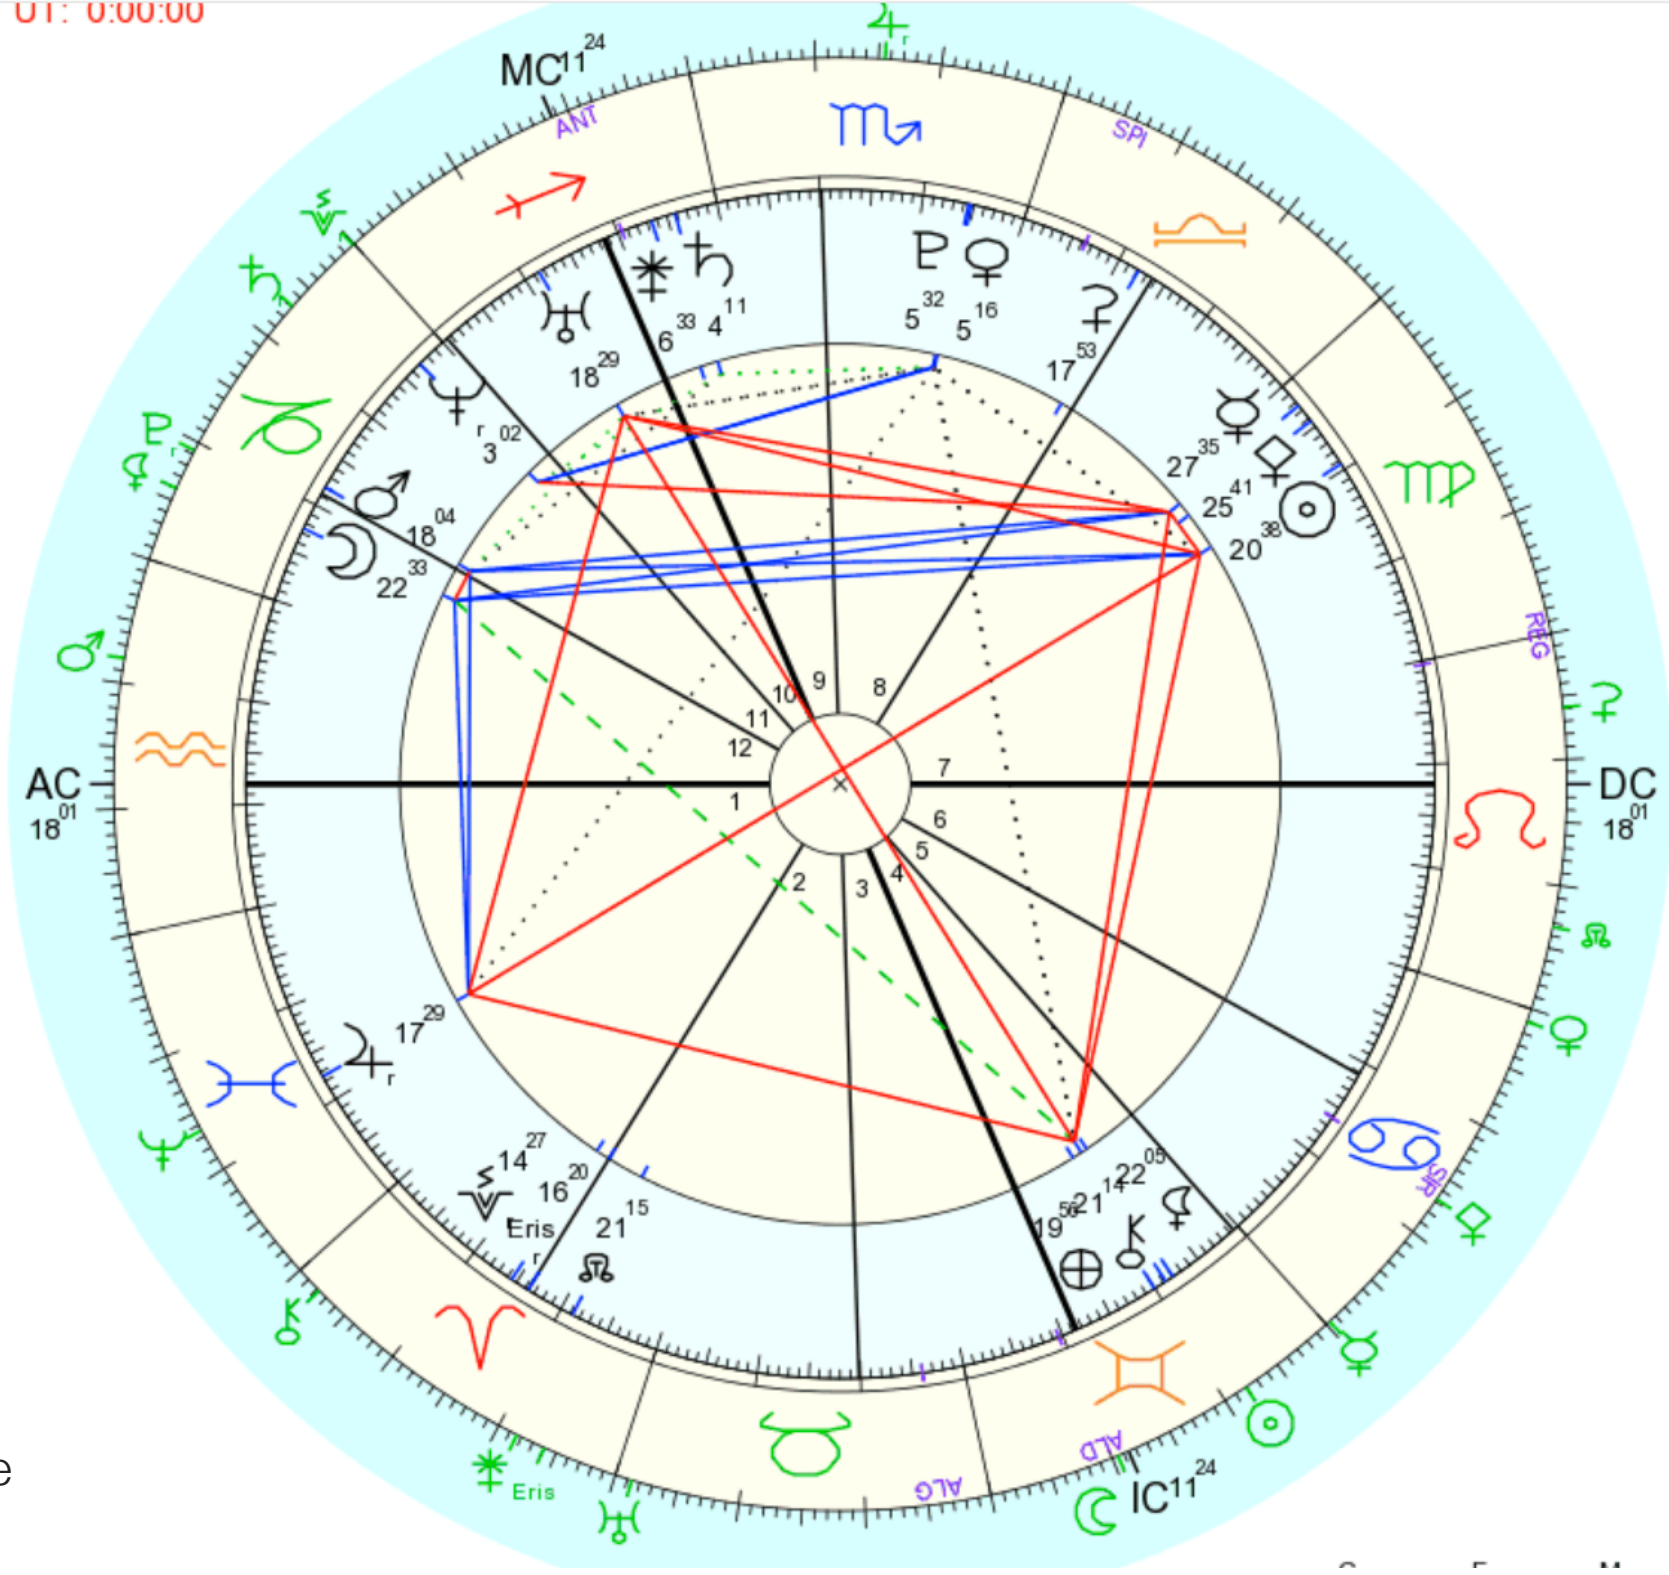

UT: 0:00:00

Adele